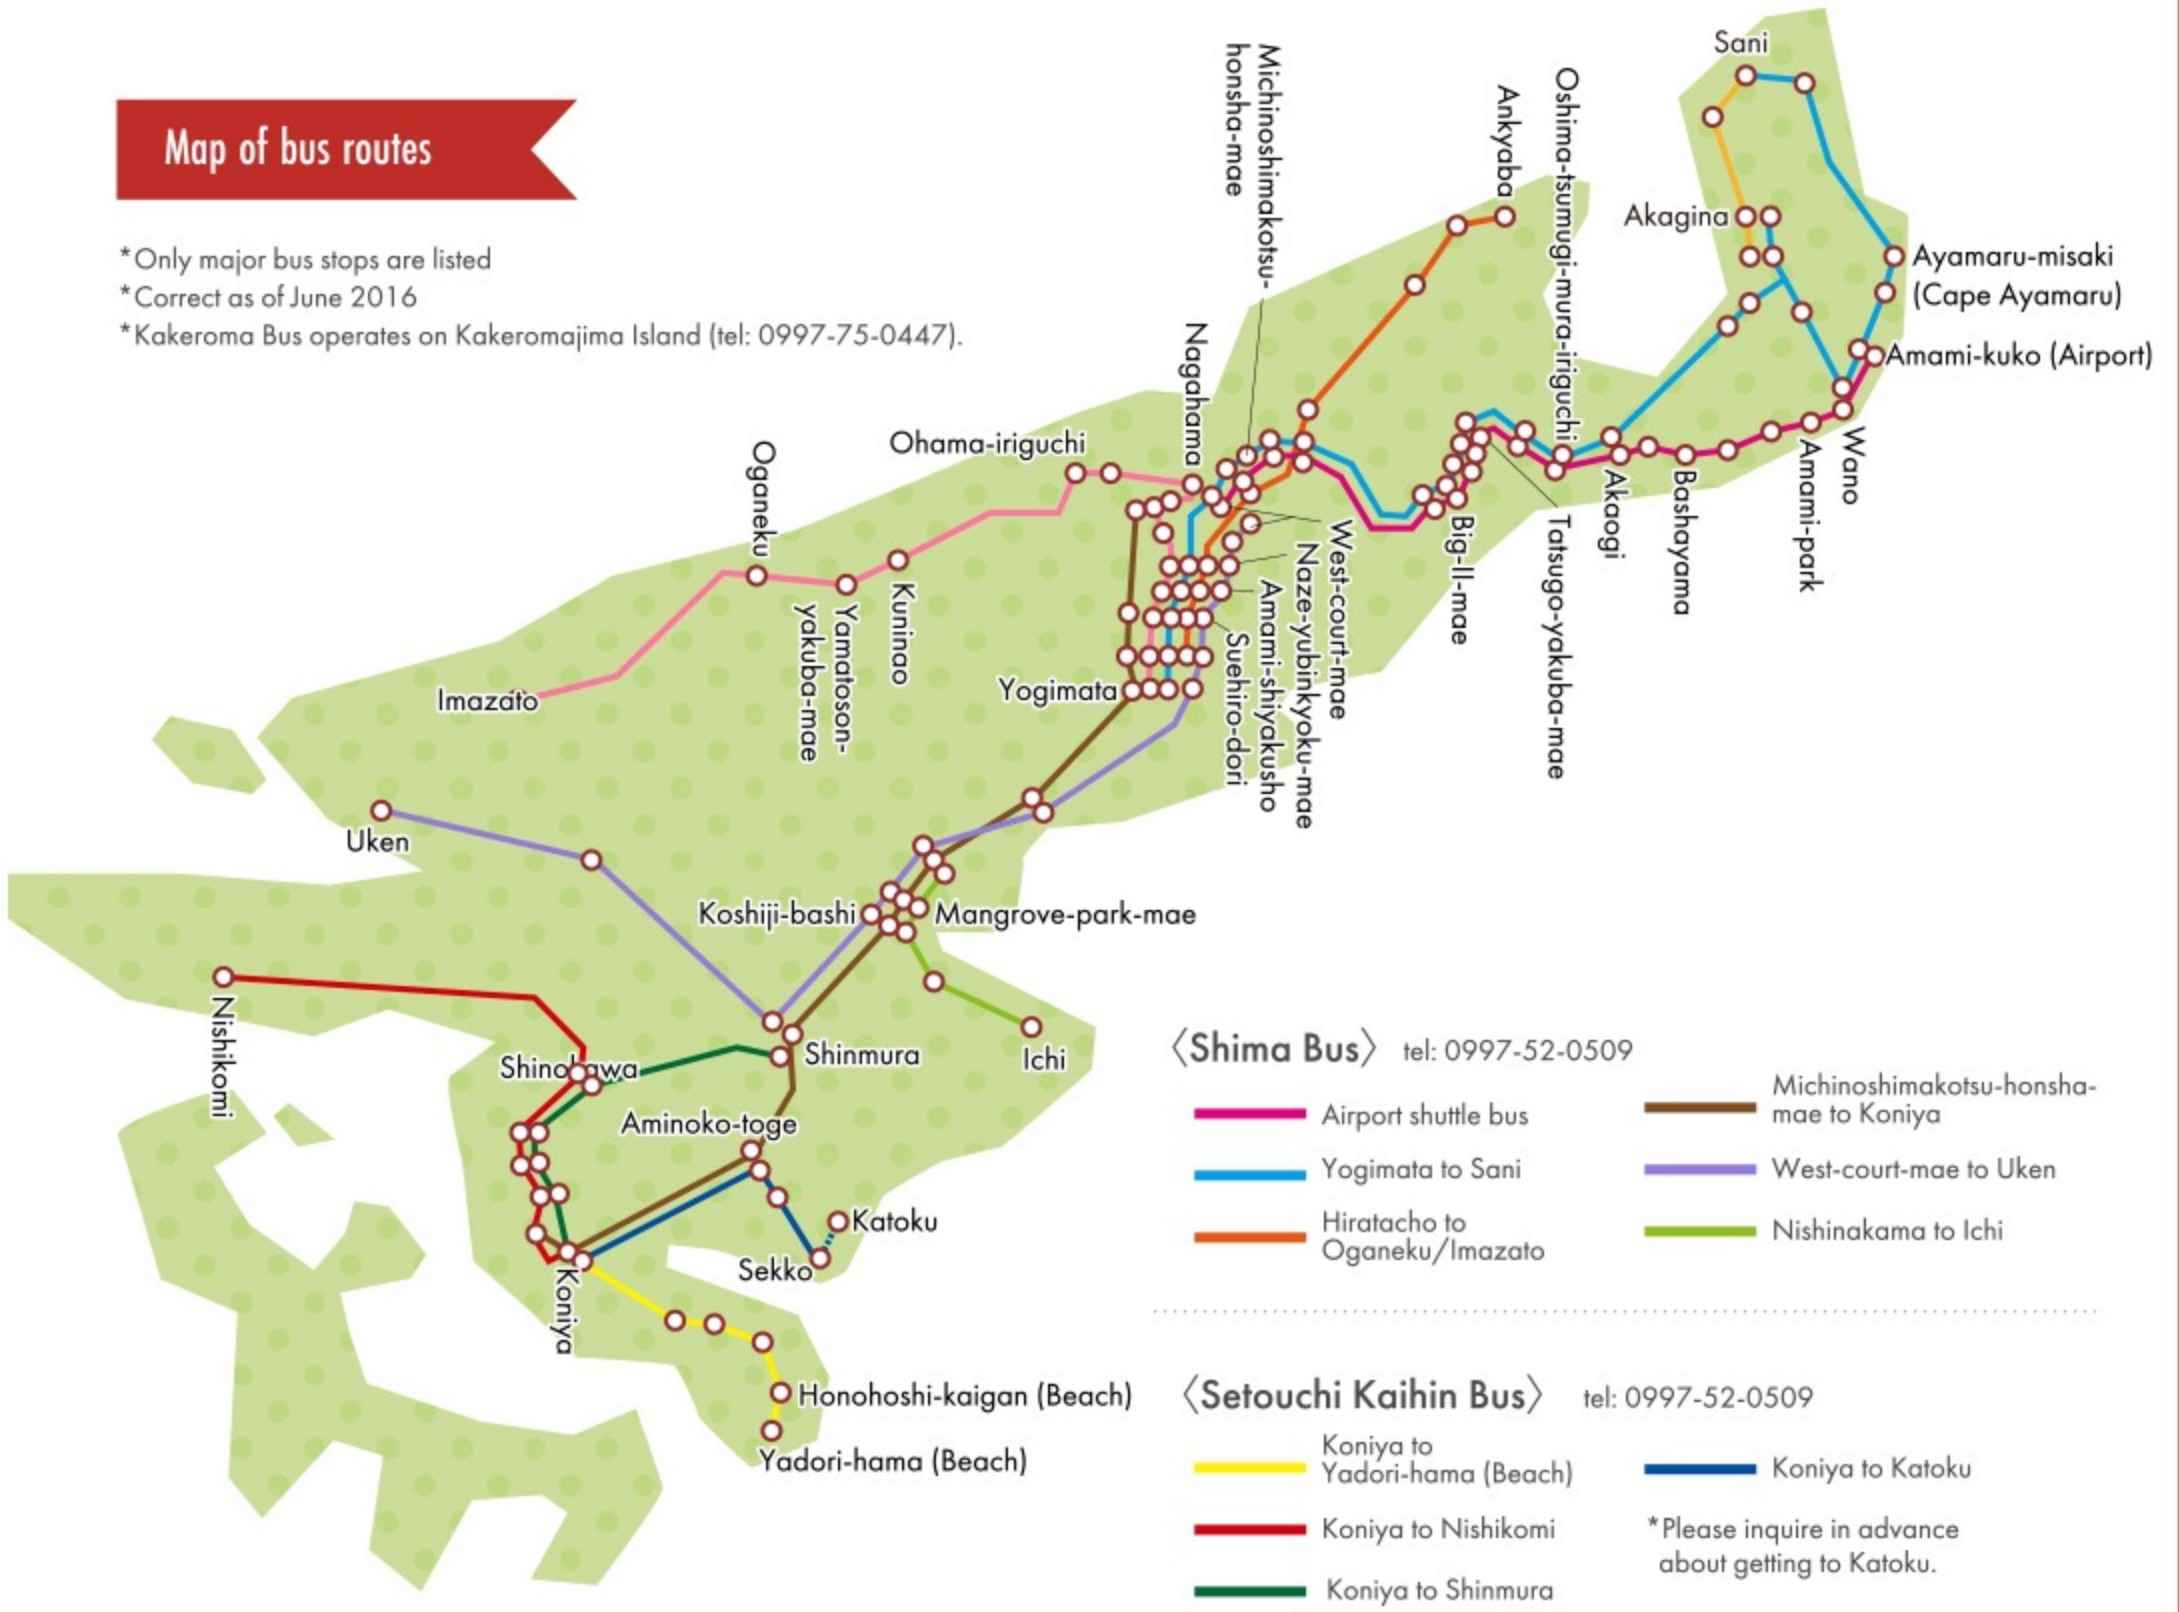

Map of bus routes

\*Only major bus stops are listed  
 \*Correct as of June 2016  
 \*Kakeroma Bus operates on Kakeromajima Island (tel: 0997-75-0447).

Bus stops in Naze city center

Airport to Naze bus routes

The 2 bus routes from Amami Airport to Naze take different routes to and within Naze city center.

Timetable(in Japanese)

- ① Naze city center to Amami Airport "To Naze (West Court)"
- ② Amami Airport → Naze city center "From Naze (West Court)"
- ③ Amami Airport → Naze city center → Koniya "To Yogimata"
- ④ Koniya → Naze city center → Amami Airport "From Yogimata"