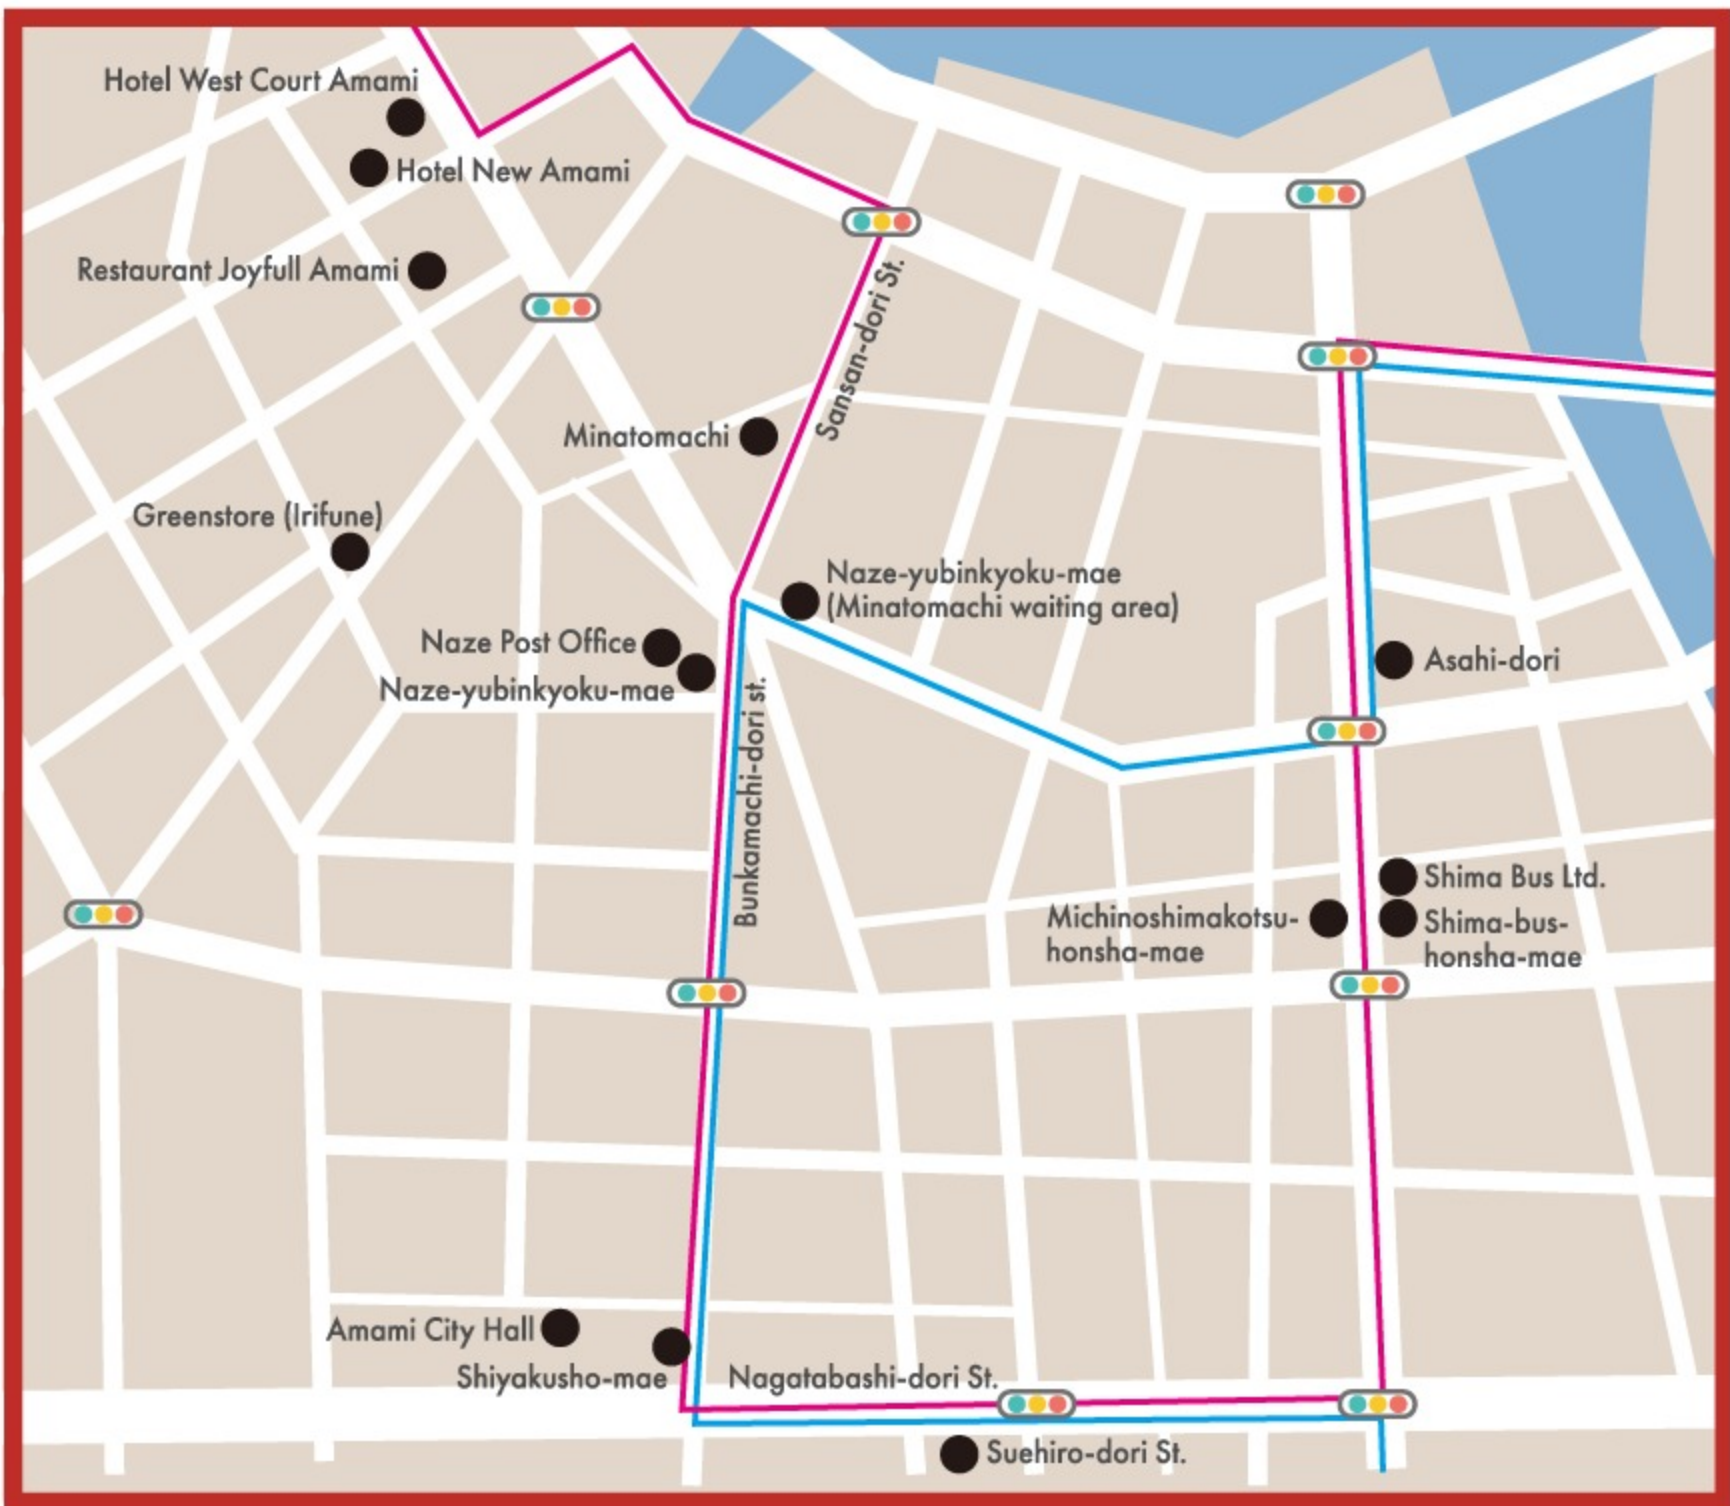

Map of bus routes

\*Only major bus stops are listed  
 \*Correct as of June 2016  
 \*Kakeroma Bus operates on Kakeromajima Island (tel: 0997-75-0447).

Bus stops in Naze city center

Airport to Naze bus routes

The 2 bus routes from Amami Airport to Naze take different routes to and within Naze city center.

Timetable(in Japanese)

- ① Naze city center to Amami Airport "To Naze (West Court)"
- ② Amami Airport → Naze city center "From Naze (West Court)"
- ③ Amami Airport → Naze city center → Koniya "To Yogimata"
- ④ Koniya → Naze city center → Amami Airport "From Yogimata"