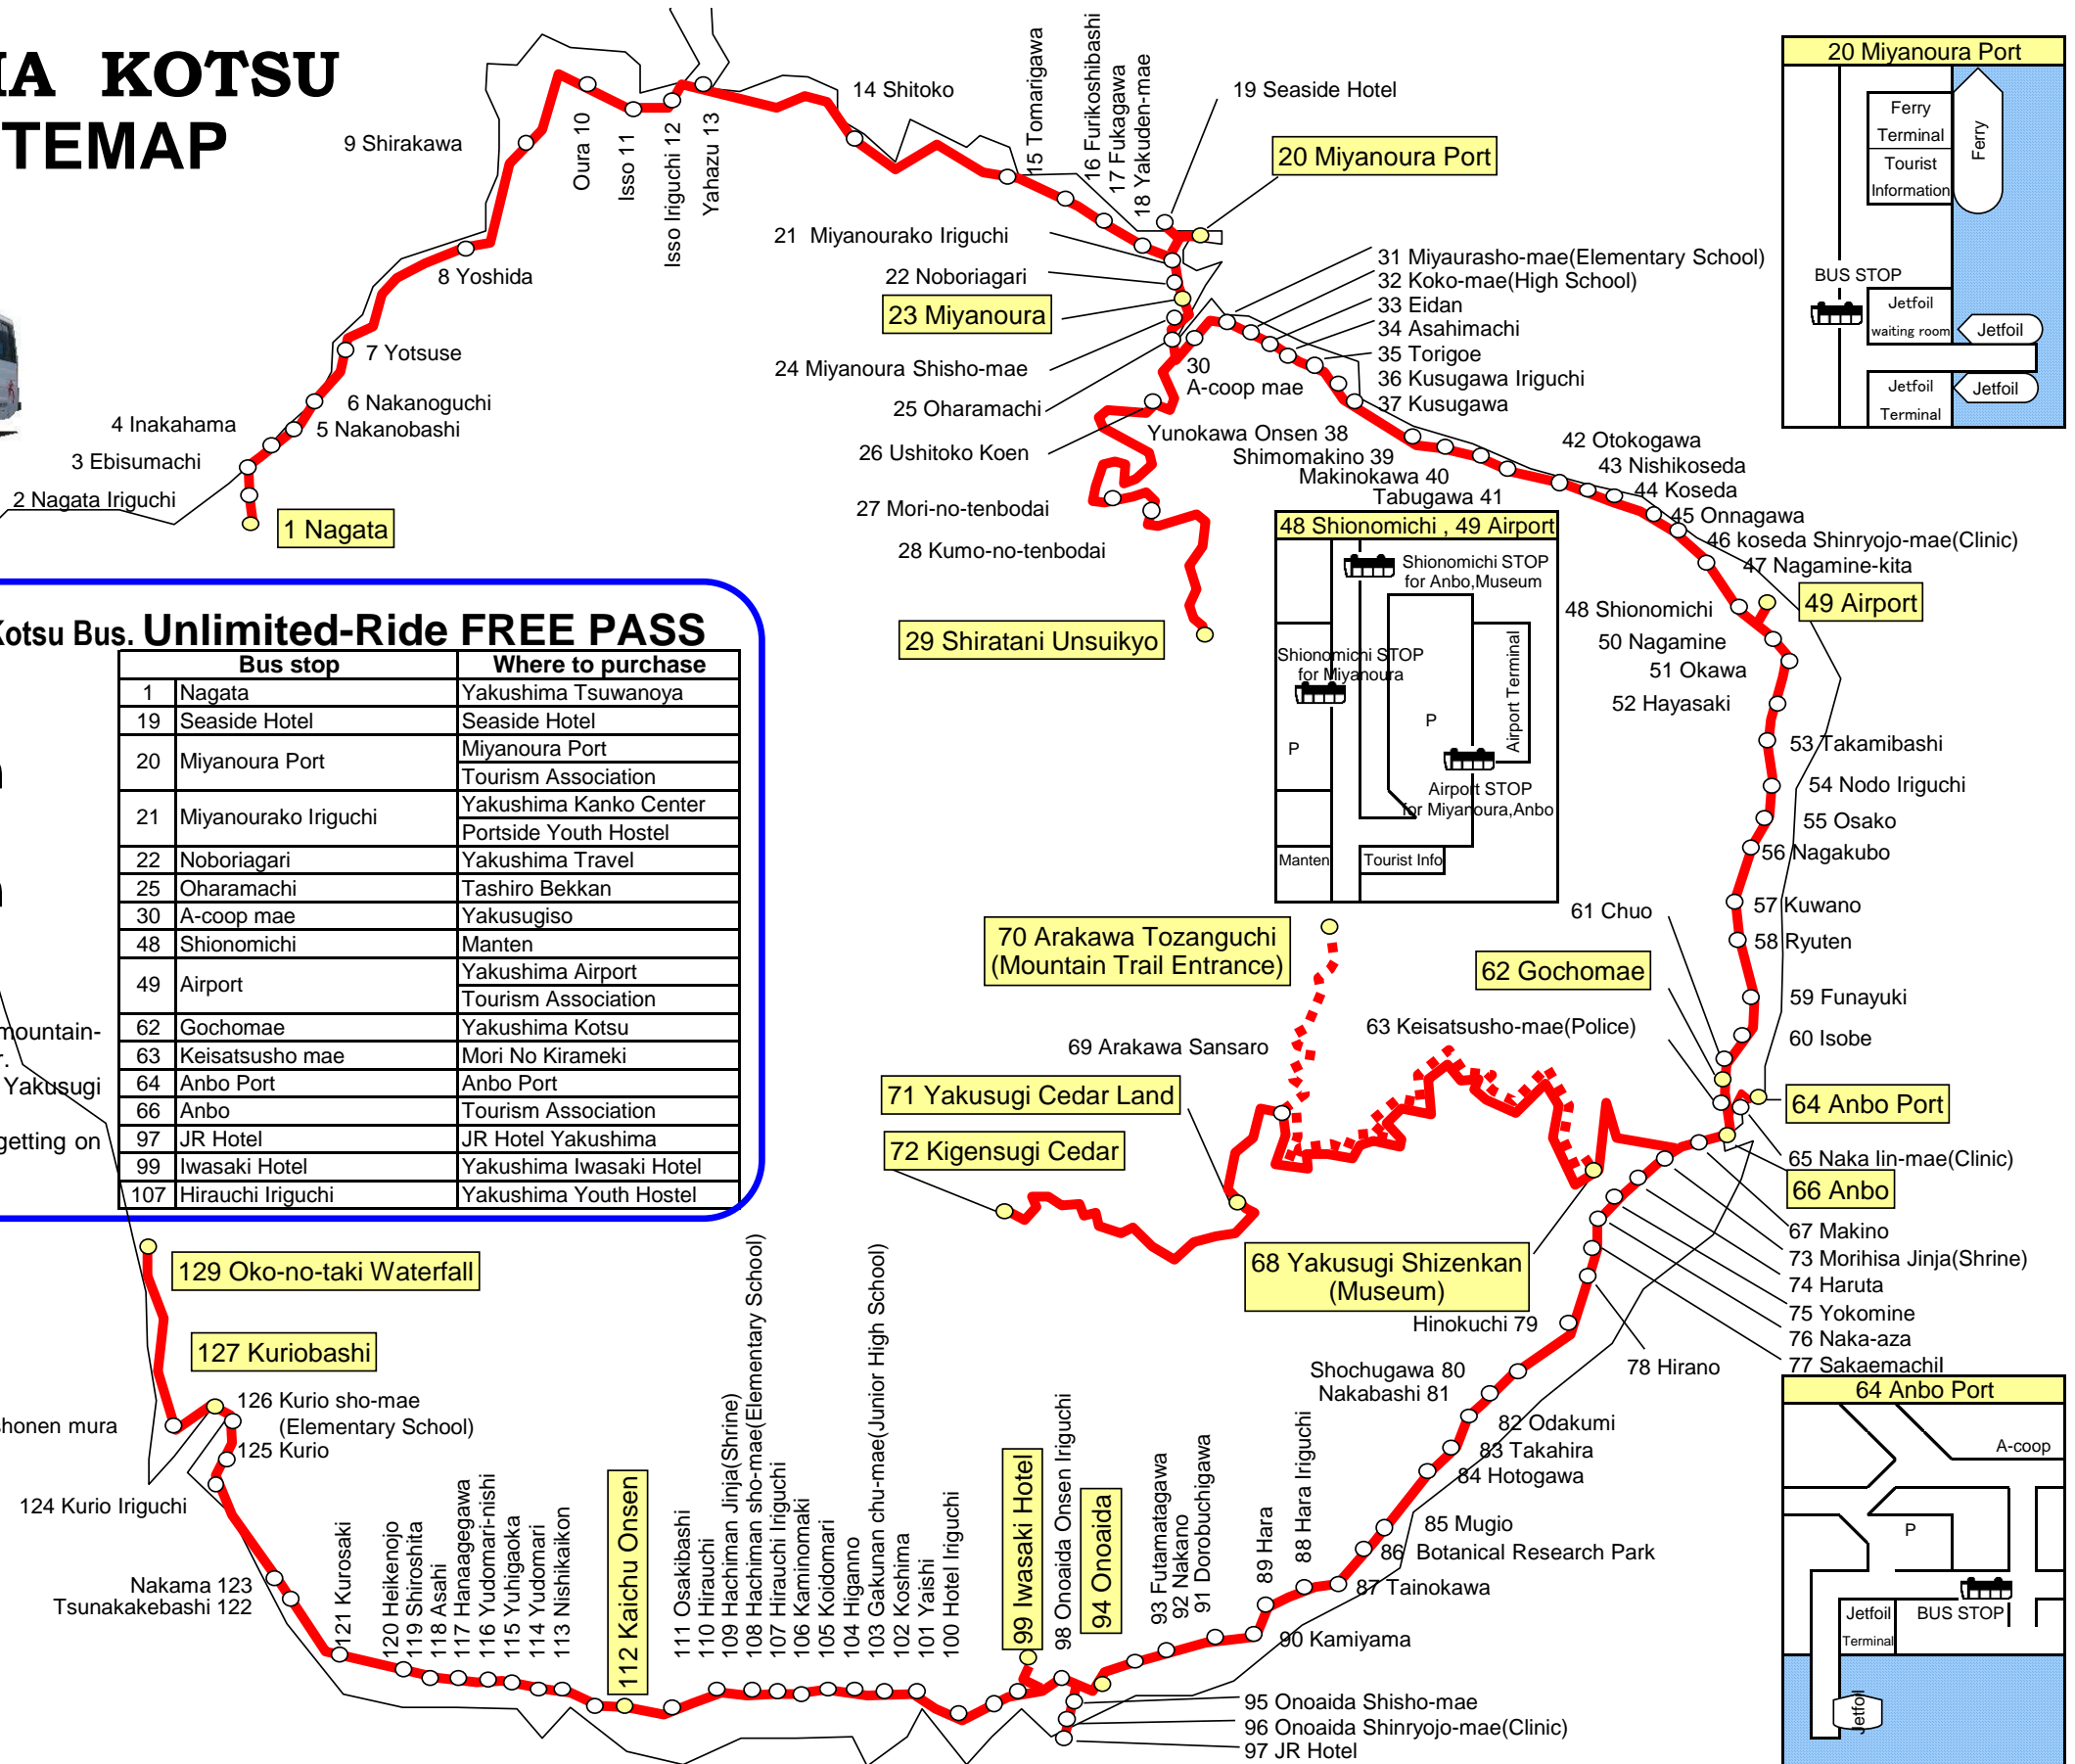

YASKUSHIMA KOTSU BUS ROUTEMAP

Travel all over Yakushima Kotsu Bus. **Unlimited-Ride FREE PASS**

1day :2,000yen
2days:3,000yen
3days:3,000yen
4days:4,000yen

Child is half price.

Not applicable for "Arakawa TOZAN (mountain-climbing) bus" and sightseeing bus tour.
100 yen off either Yakusugi Museum , Yakusugi Cedar Land or Shiratani Unsuikyo.
Please purchase FREE PASS before getting on the bus.

Bus stop	Where to purchase
1 Nagata	Yakushima Tsuwanoya
19 Seaside Hotel	Seaside Hotel
20 Miyaura Port	Miyaura Port Tourism Association
21 Miyaurako Iriguchi	Yakushima Kanko Center Portside Youth Hostel
22 Noboriagari	Yakushima Travel
25 Oharamachi	Tashiro Bekkan
30 A-coop mae	Yakusugiso
48 Shionomichi	Manten
49 Airport	Yakushima Airport Tourism Association
62 Gochomae	Yakushima Kotsu
63 Keisatsusho mae	Mori No Kirameki
64 Anbo Port	Anbo Port
66 Anbo	Tourism Association
97 JR Hotel	JR Hotel Yakushima
99 Iwasaki Hotel	Yakushima Iwasaki Hotel
107 Hirauchi Iriguchi	Yakushima Youth Hostel

Published 1 April 2014
YAKUSHIMA KOTSU
TEL0997-46-2221