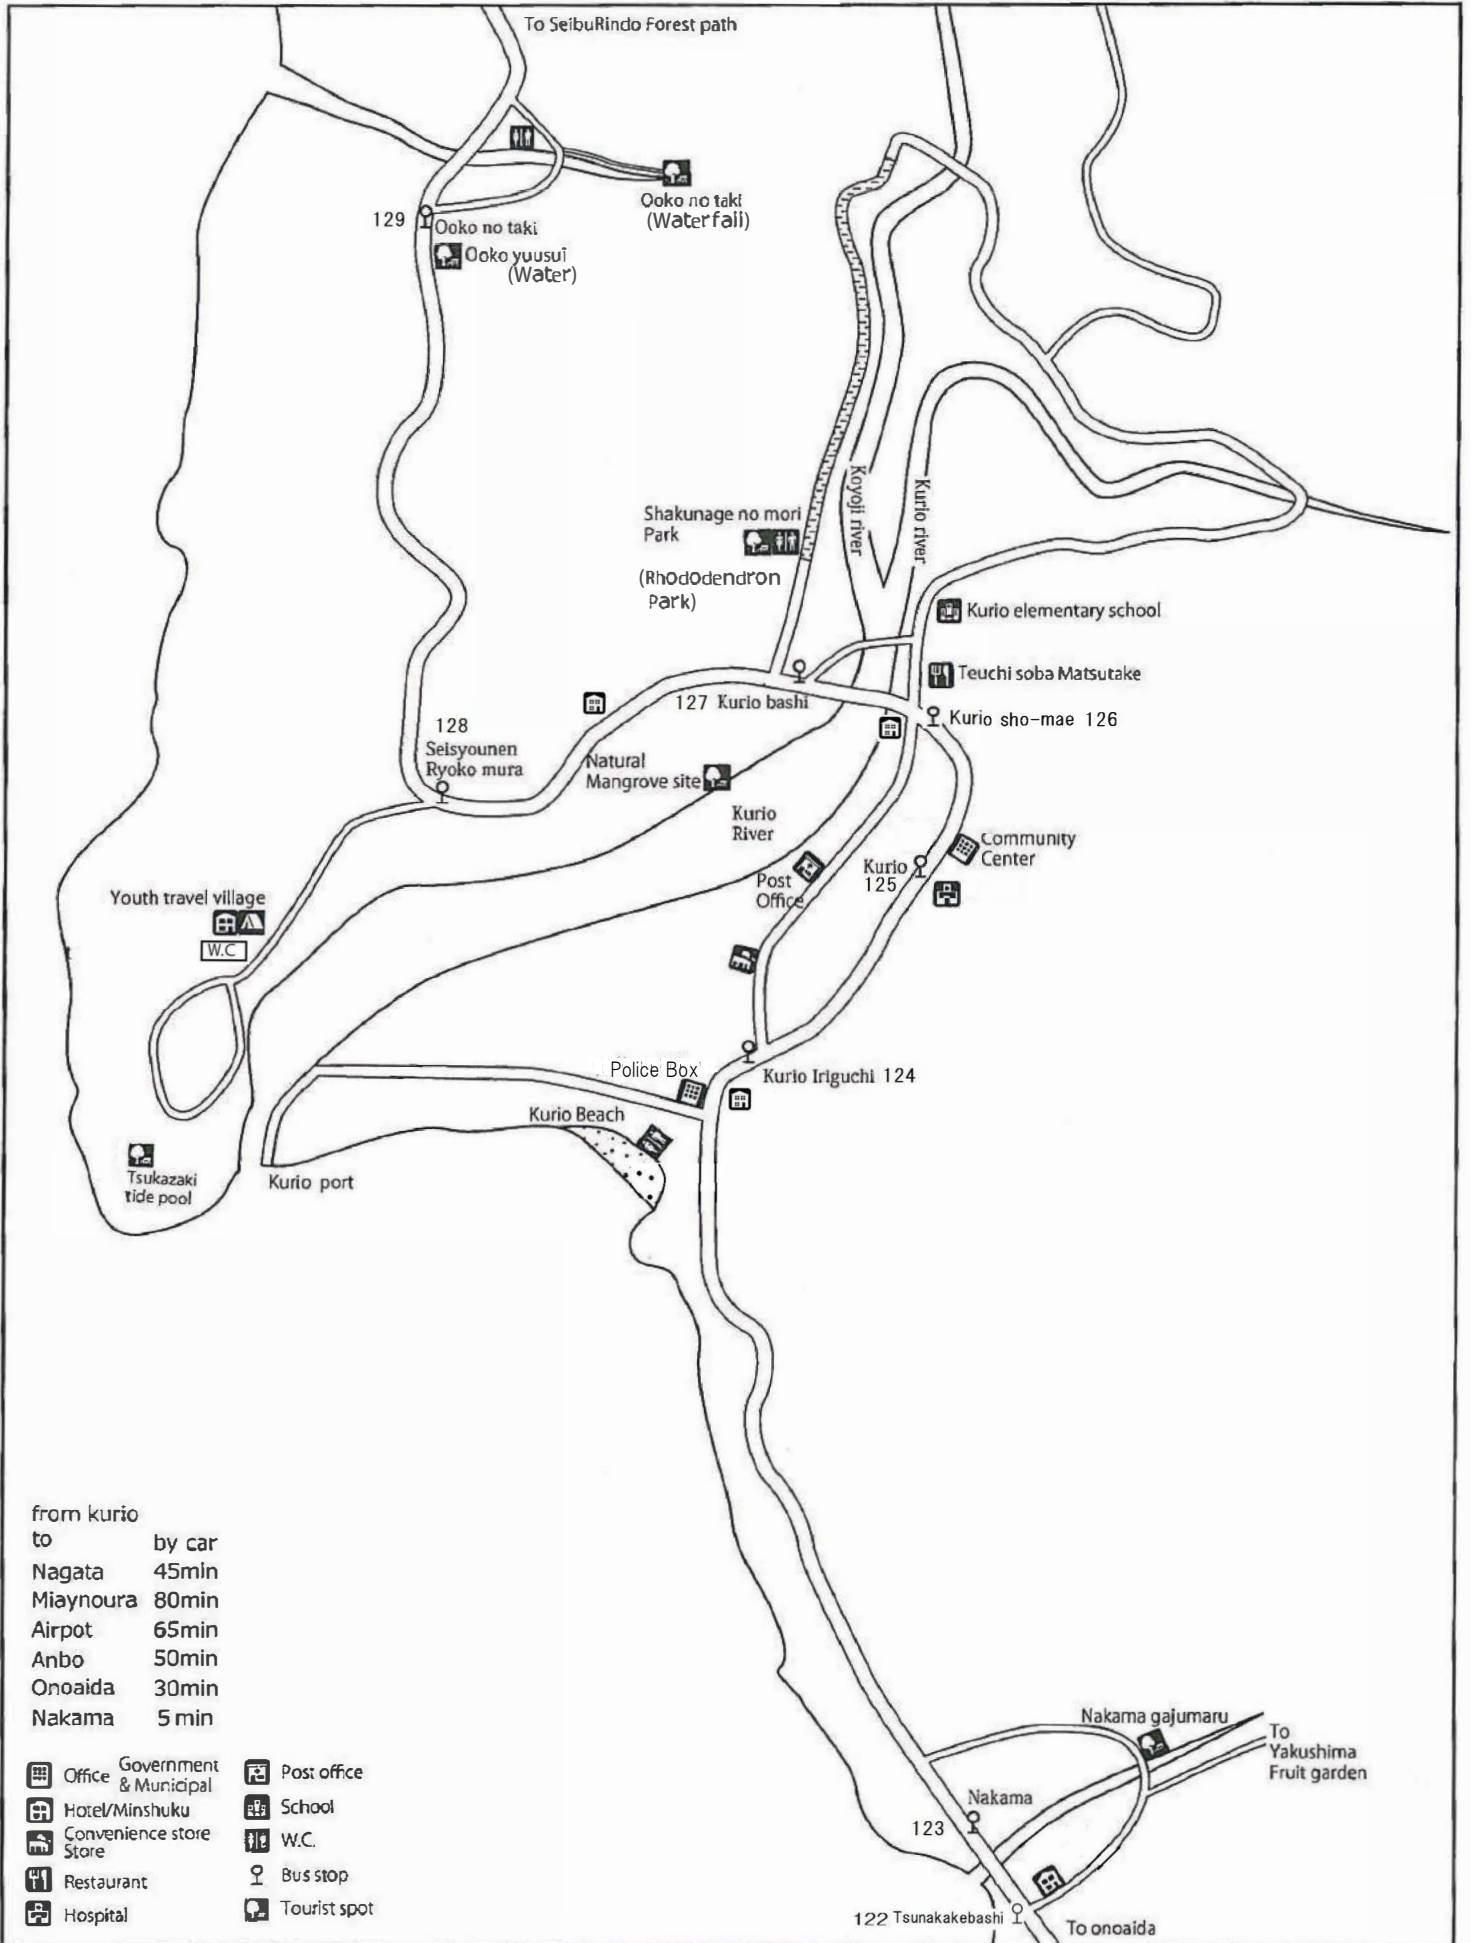

# Kurio & Nakama TownMap

from kurio  
to by car

Nagata	45min
Miaynoura	80min
Airpot	65min
Anbo	50min
Onoaida	30min
Nakama	5 min

- |                   |                        |              |
|-------------------|------------------------|--------------|
| Office            | Government & Municipal | Post office  |
| Hotel/Minshuku    | School                 | W.C.         |
| Convenience store | Bus stop               | Tourist spot |
| Restaurant        |                        |              |
| Hospital          |                        |              |