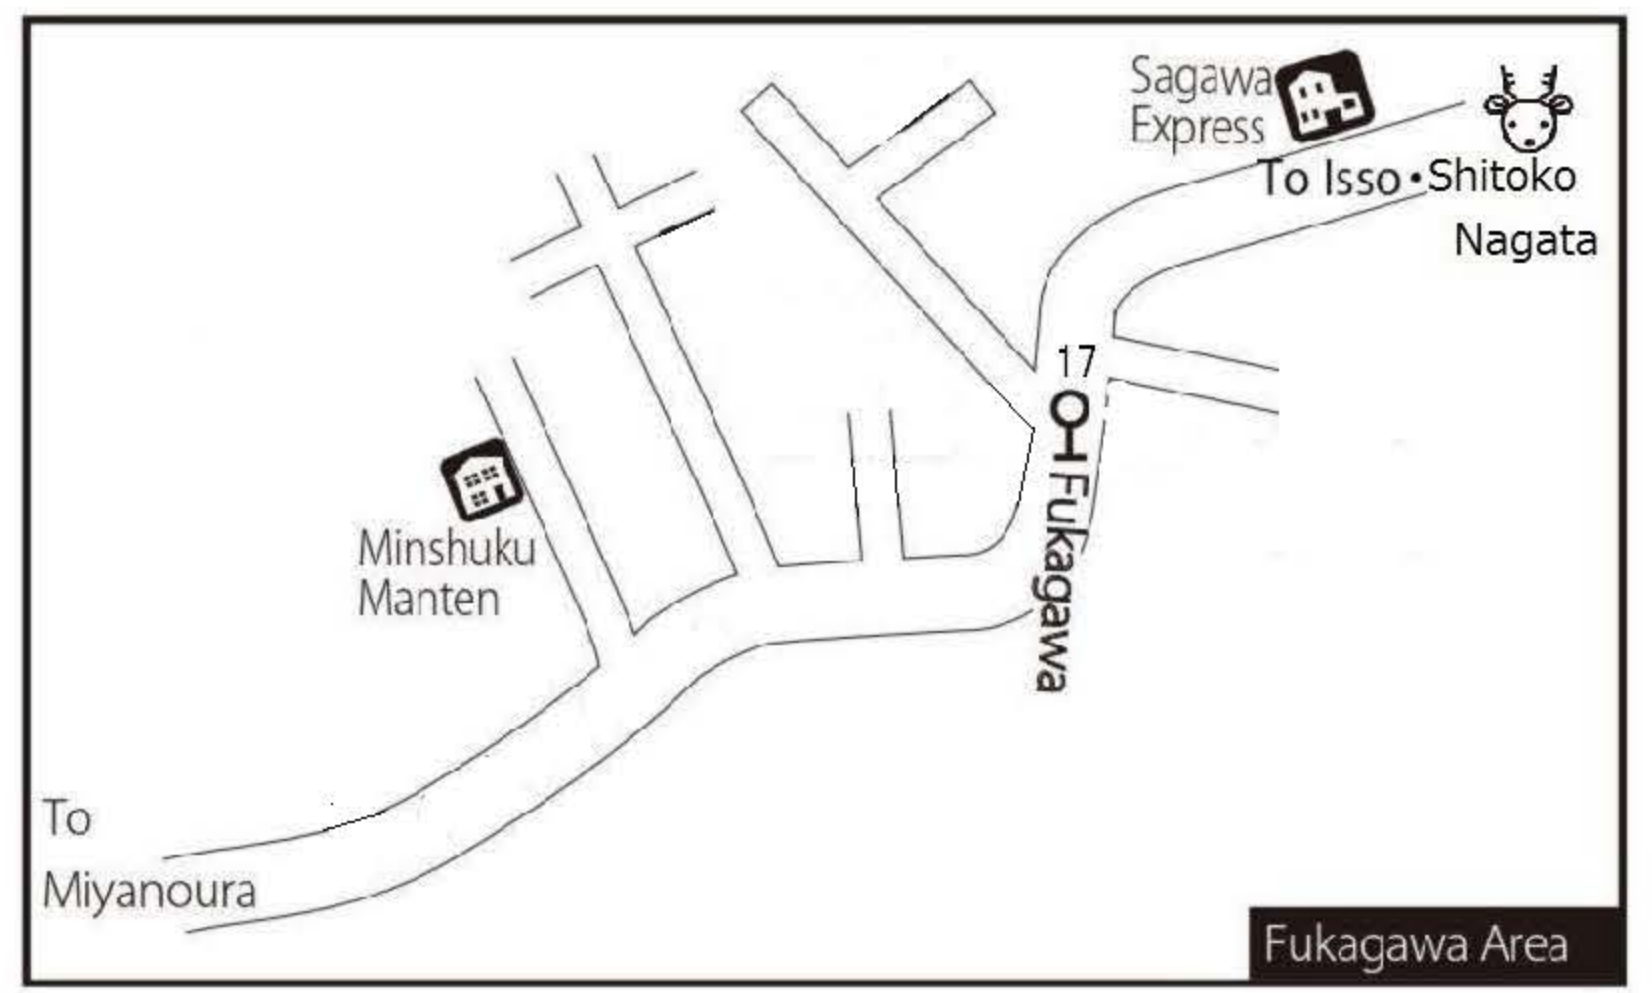

Yakushima Miyanoura Area MAP

by Car
Nagata 3 5 min
Issou 1 5 min
Airport 1 5 min
Onoaida 4 5 min
Kurio 5 0 min

Miyanoura Info. (0997)42-1019
Tourism Association (0997)46-2333
Airport Info. (0997)49-4010

Government & Municipal	Restaurant	Bakery
Traffic signal	Gas station	Donation program Support shop
Hotel/Minshuku	Hospital	
Convenience store	Post office	
Office	School	
Yakusugi Souvenir Shop	Bar	
Taxi/Rent a Car	Tavern	

Yakushima Environmental Conservation Donation
* BY presenting wooden token to the participating stores when shopping or dining, you may receive small gifts or service *
Yakushima Comprehensive Nature Park
Yakushima Kanko Center
Yakushima Youth Hostel
Shitoko Area Shitoko Gajumaru Banyuan Park