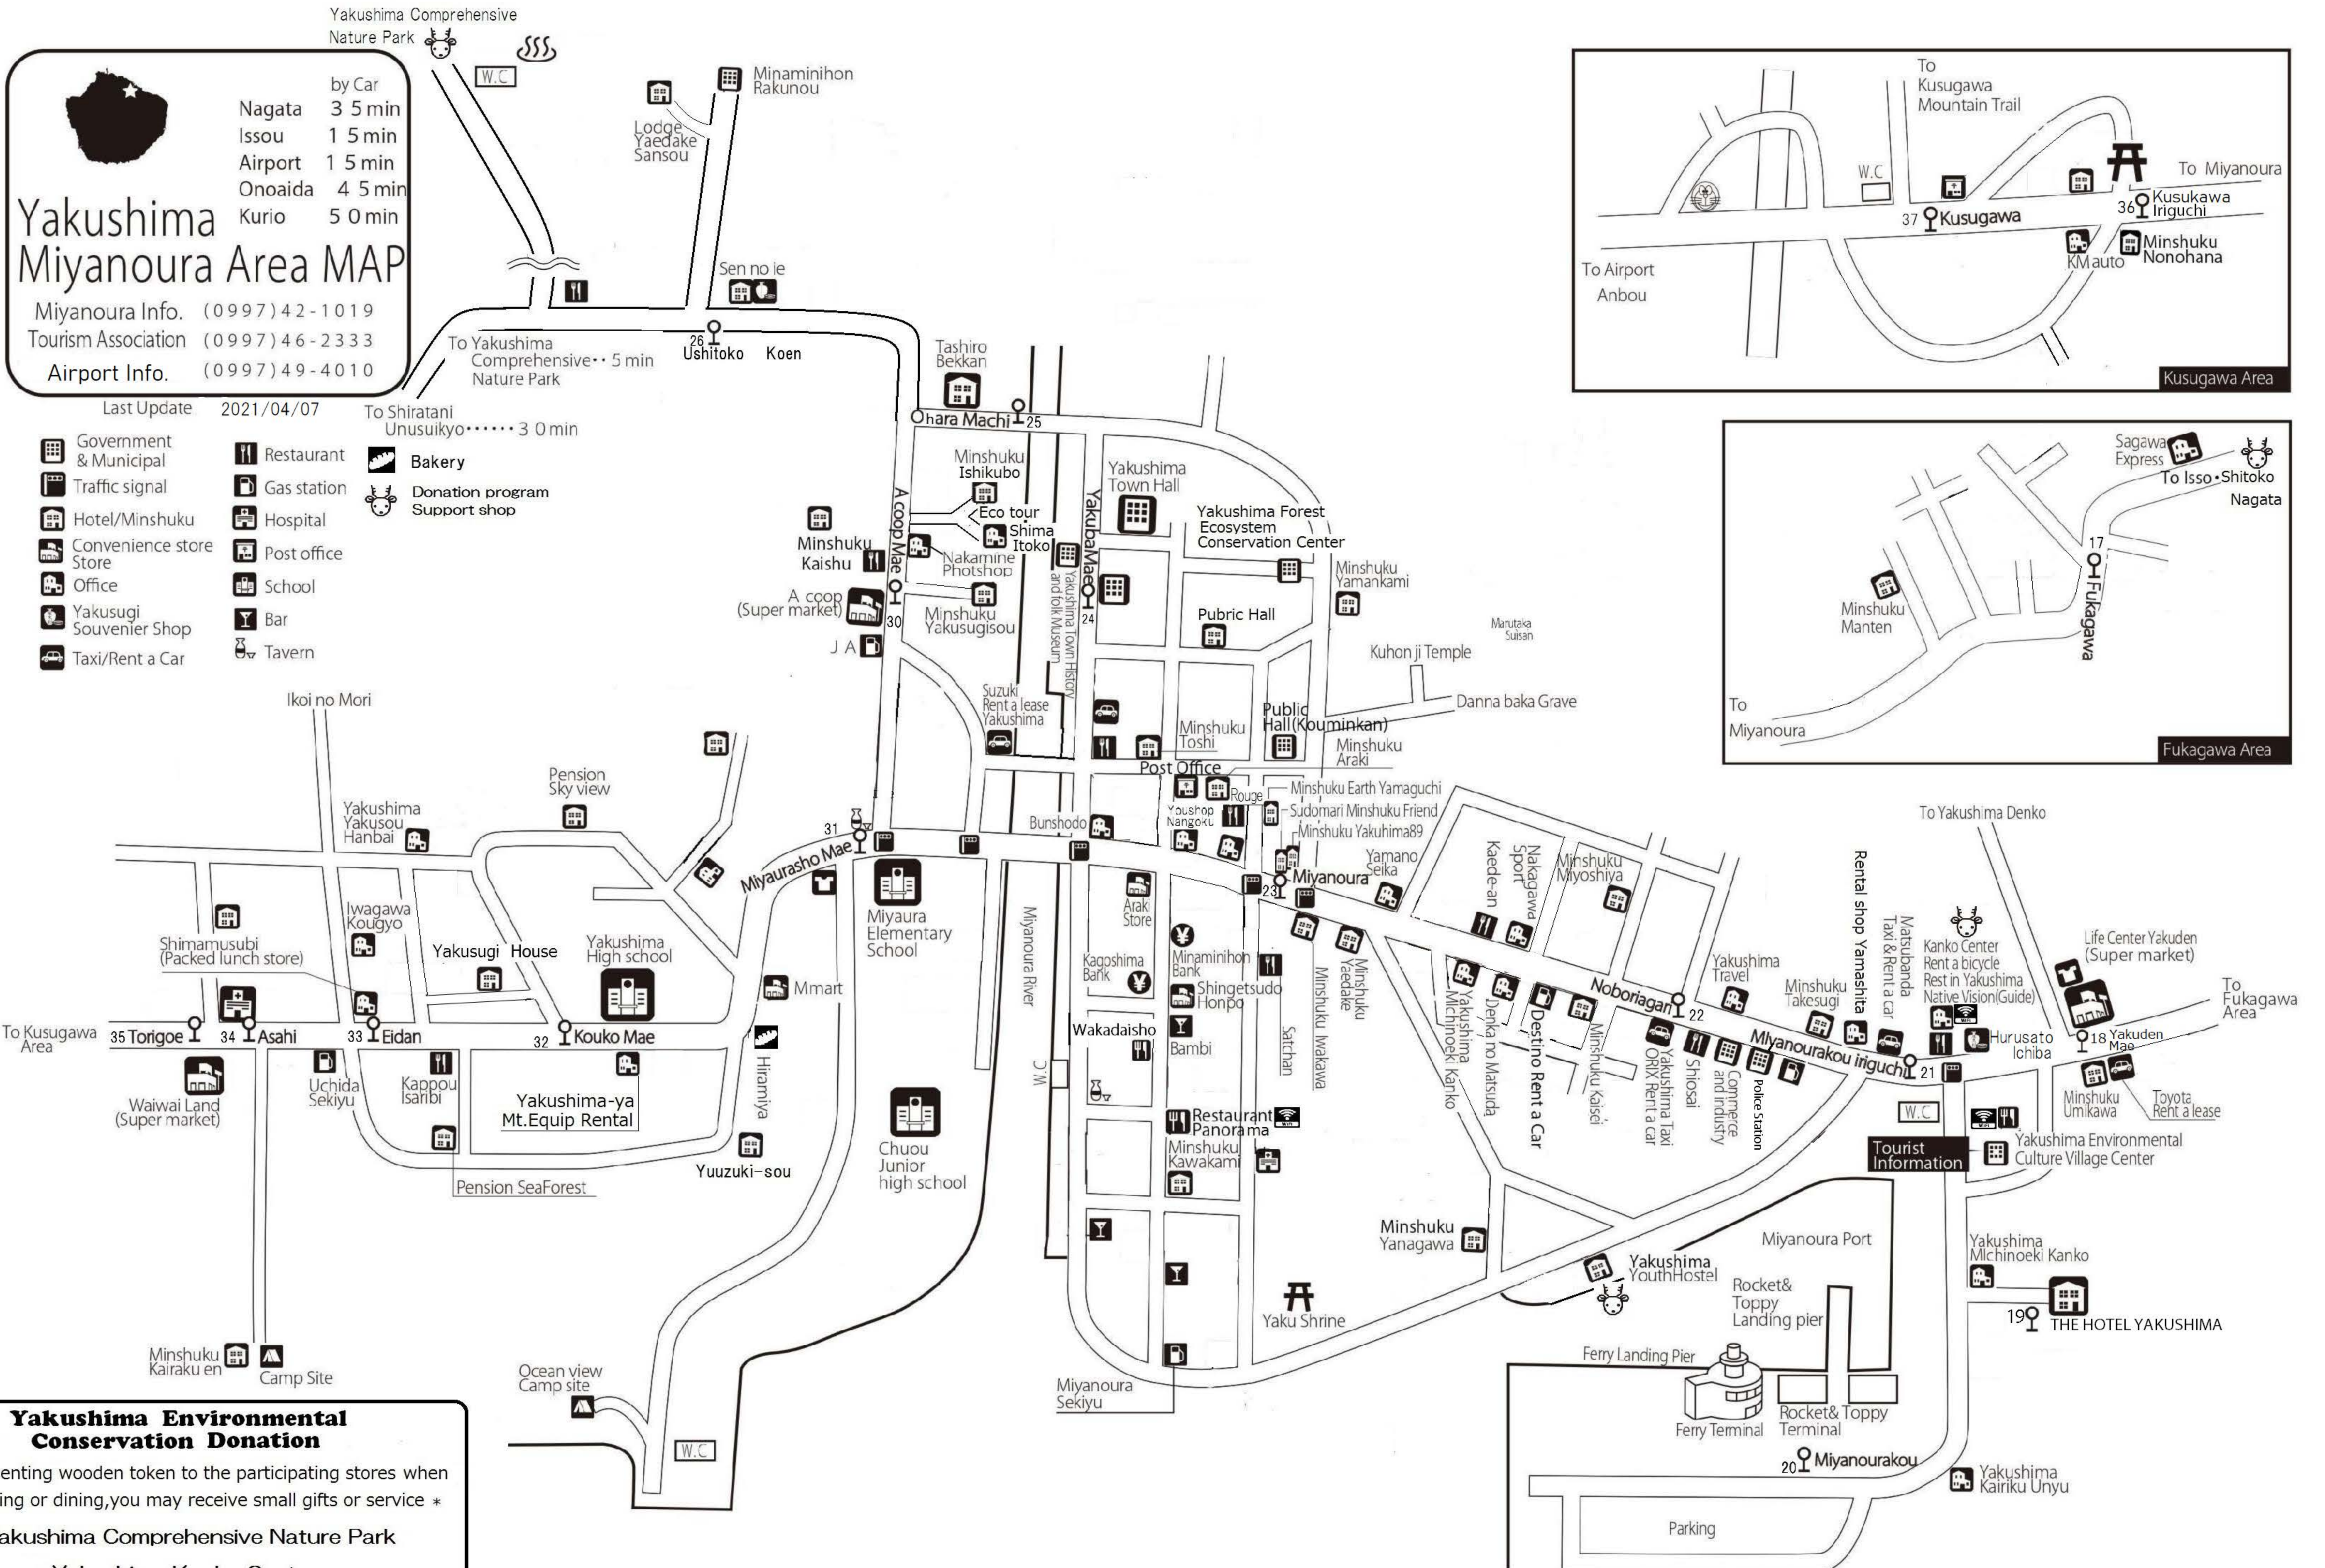

# Yakushima Miyanoura Area MAP

by Car  
 Nagata 3 5 min  
 Issou 1 5 min  
 Airport 1 5 min  
 Onoaida 4 5 min  
 Kurio 5 0 min

Miyanoura Info. (0997)42-1019  
 Tourism Association (0997)46-2333  
 Airport Info. (0997)49-4010

- |                        |             |                               |
|------------------------|-------------|-------------------------------|
| Government & Municipal | Restaurant  | Bakery                        |
| Traffic signal         | Gas station | Donation program Support shop |
| Hotel/Minshuku         | Hospital    |                               |
| Convenience store      | Post office |                               |
| Office                 | School      |                               |
| Yakusugi Souvenir Shop | Bar         |                               |
| Taxi/Rent a Car        | Tavern      |                               |

**Yakushima Environmental Conservation Donation**  
 \* BY presenting wooden token to the participating stores when shopping or dining, you may receive small gifts or service \*  
 Yakushima Comprehensive Nature Park  
 Yakushima Kanko Center  
 Yakushima Youth Hostel  
 Shitoko Area Shitoko Gajumaru Banyuan Park