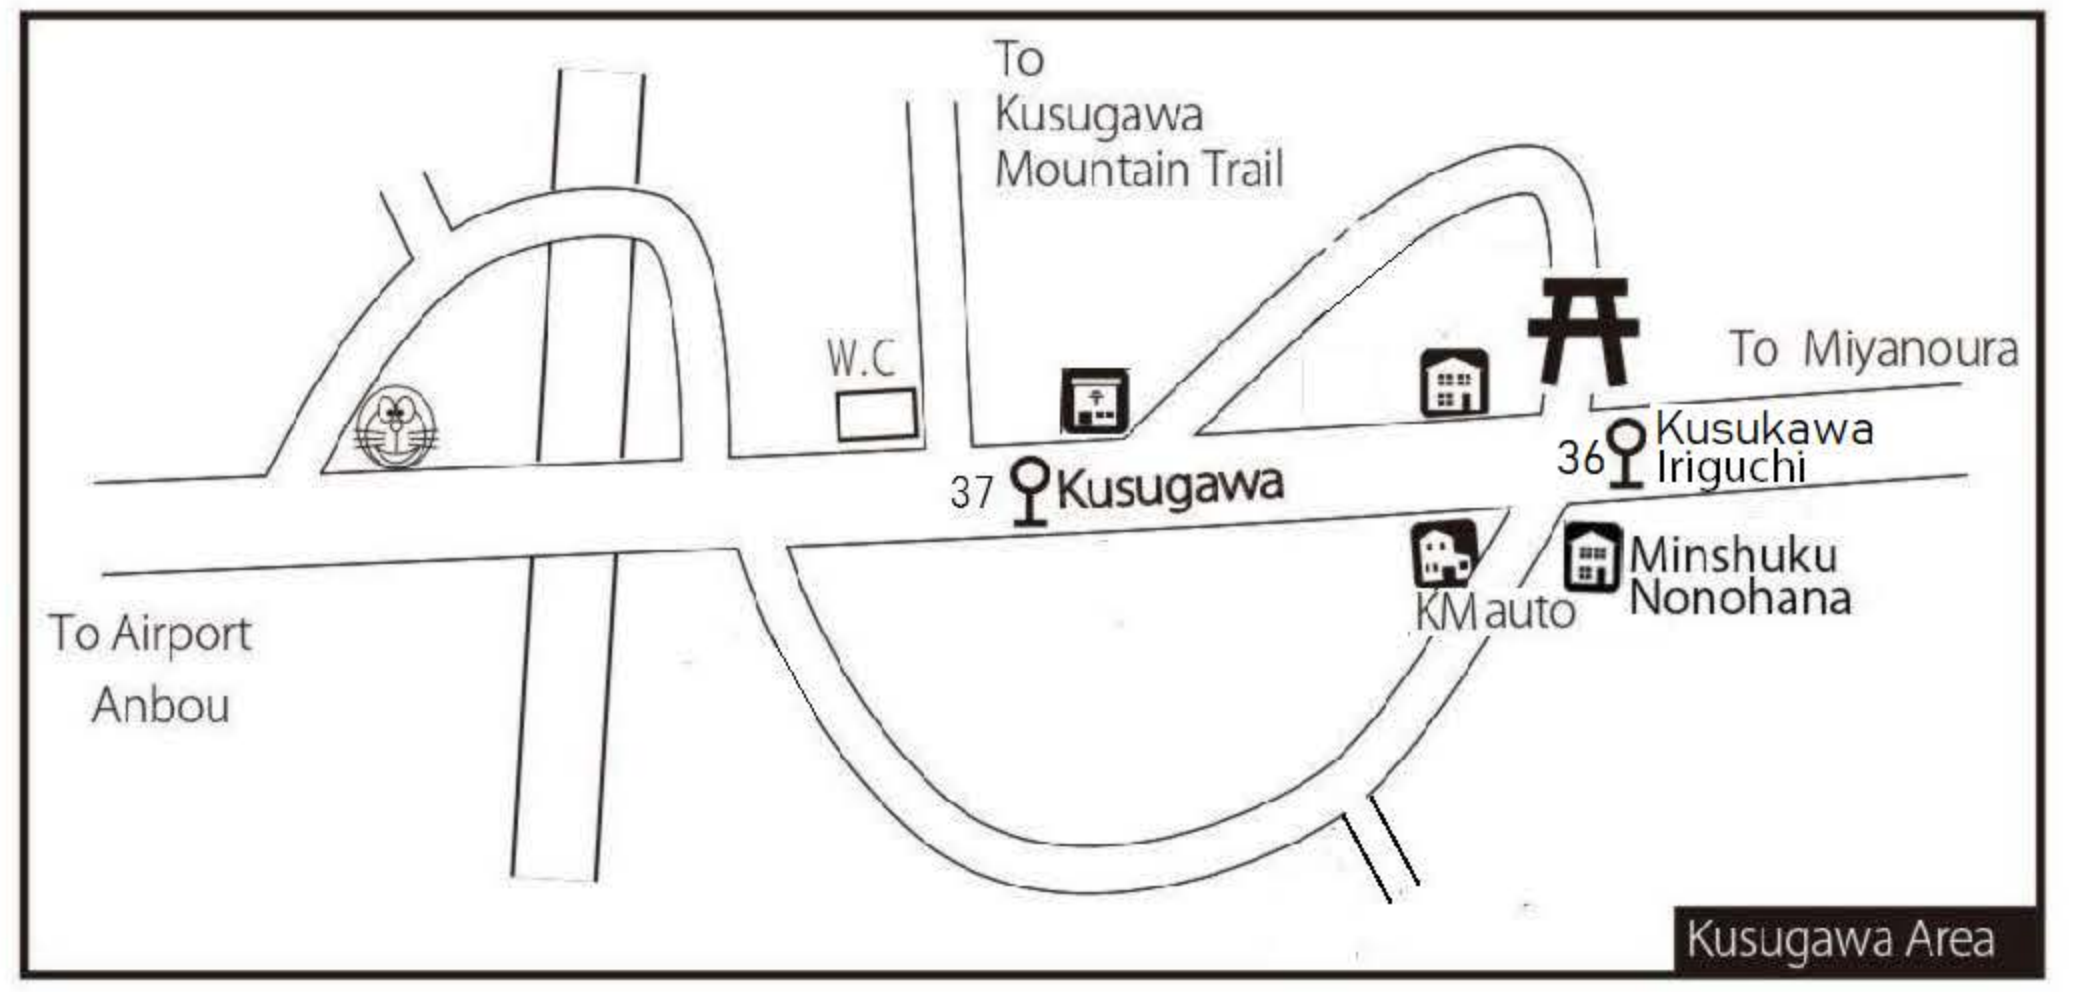

# Yakushima Miyanoura Area MAP

by Car  
 Nagata 3 5 min  
 Issou 1 5 min  
 Airport 1 5 min  
 Onoaida 4 5 min  
 Kurio 5 0 min

Miyanoura Info. (0997)42-1019  
 Tourism Association (0997)46-2333  
 Airport Info. (0997)49-4010

**Yakushima Environmental Conservation Donation**  
 \* BY presenting wooden token to the participating stores when shopping or dining, you may receive small gifts or service \*  
 Yakushima Comprehensive Nature Park  
 Yakushima Kanko Center  
 Yakushima Youth Hostel  
 Shitoko Area Shitoko Gajumaru Banyuan Park