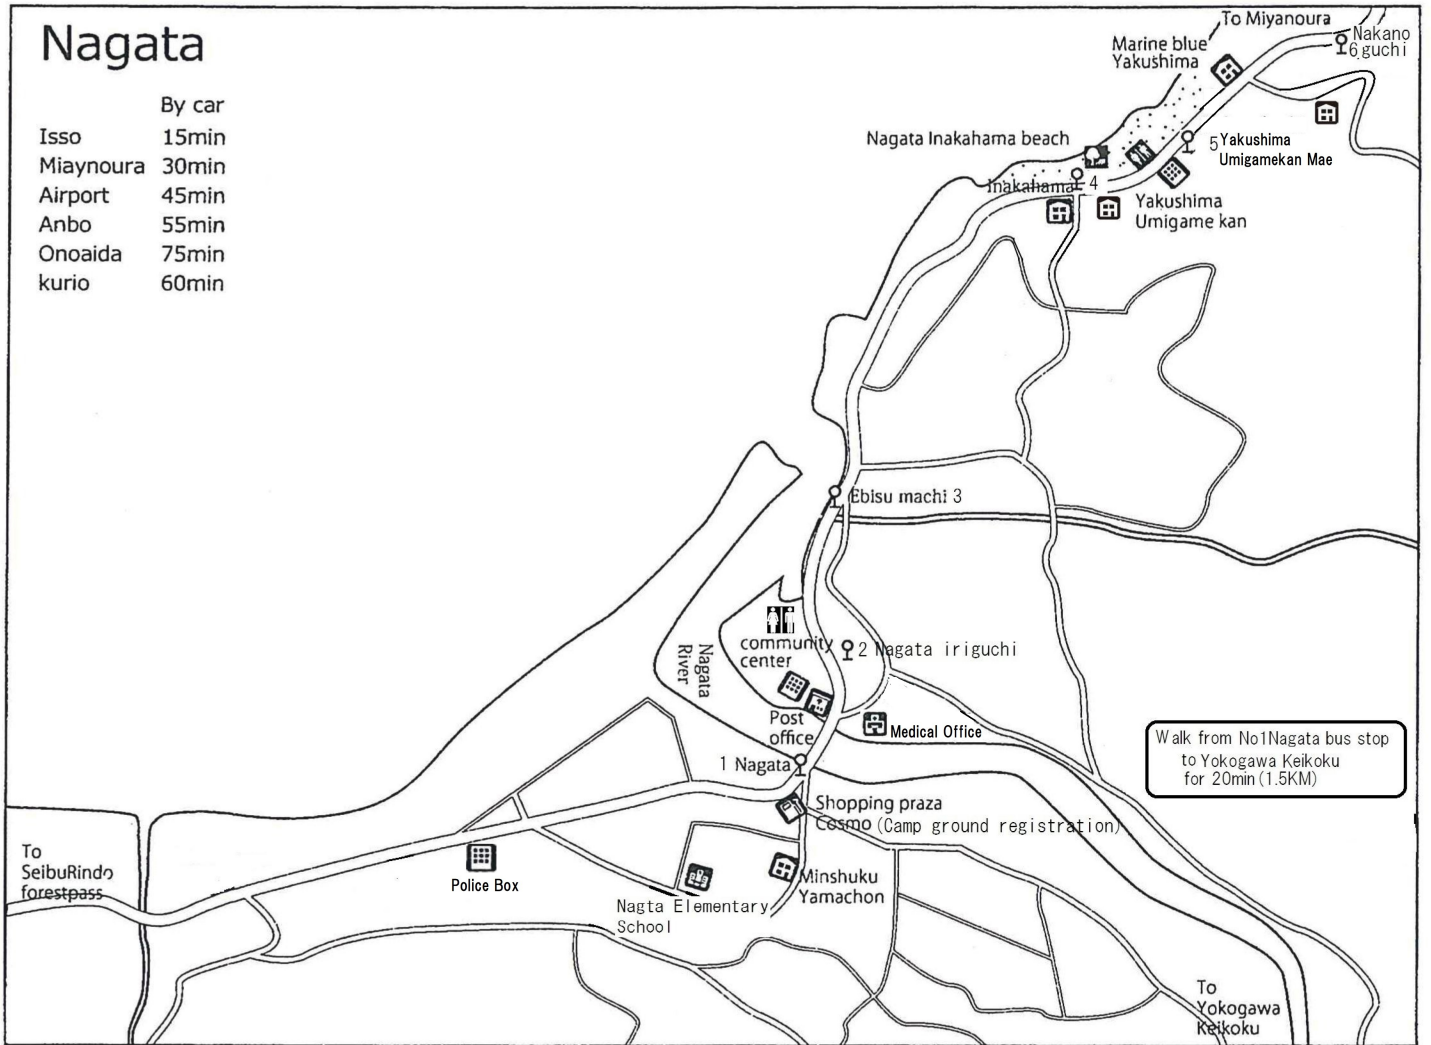

# Nagata & Isso TownMap

## Nagata

	By car
Isso	15min
Miaynoura	30min
Airport	45min
Anbo	55min
Onoaida	75min
kurio	60min

## Isso

	By car
Nagata	15min
Miyanoura	15min
Airport	30min
Anbo	40min
Onoaida	50min
Kurio	80min

Anbo TIC 0997-46-2333  
 Miyanoura TIC 0997-42-1019  
 Airport TIC 0997-49-4010

Yakushima Tourism Association  
 Updated on 2021/04/07