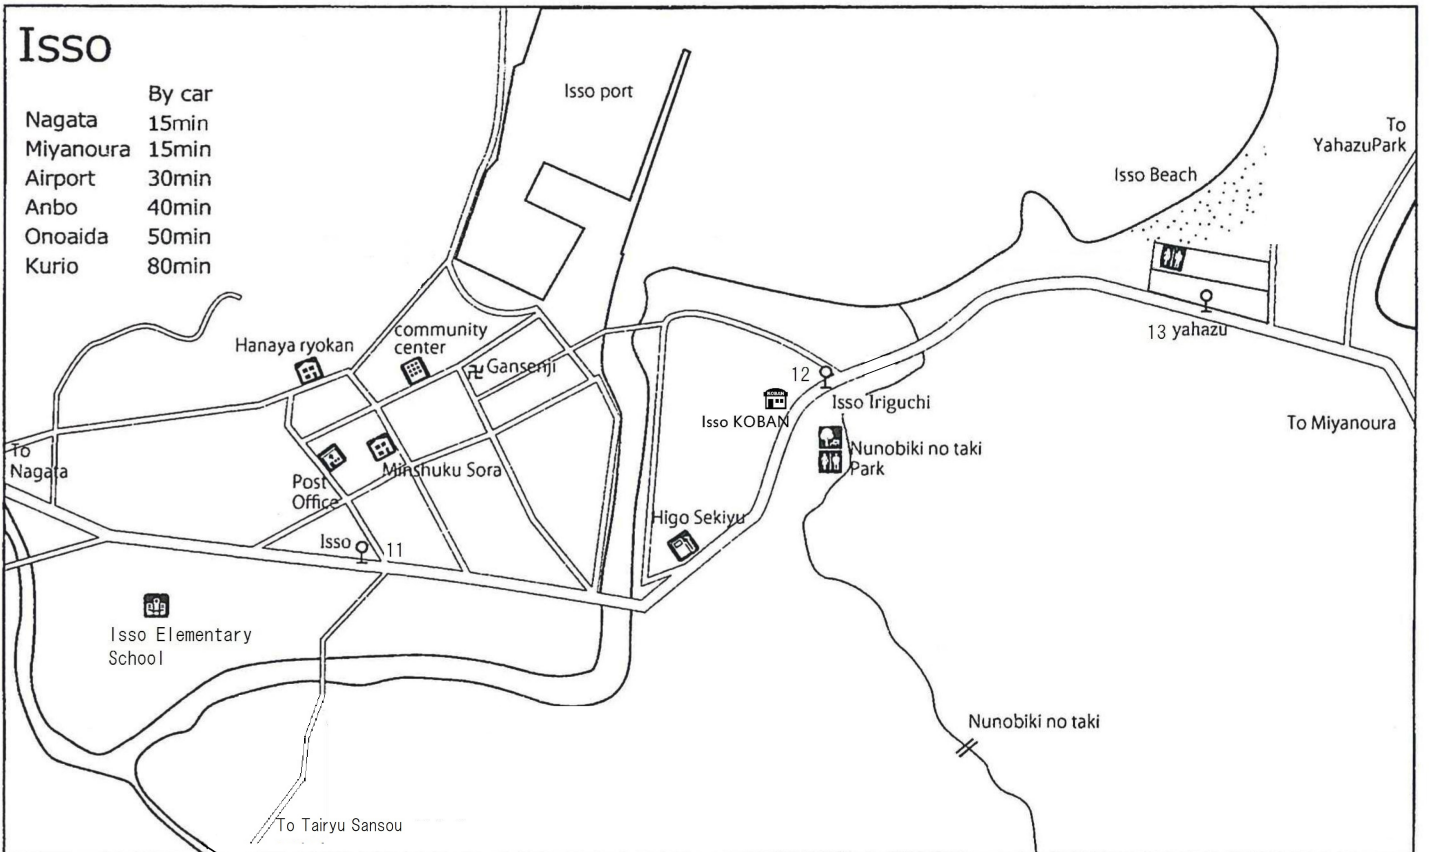

# Nagata & Isso TownMap

## Nagata

	By car
Isso	15min
Miaynoura	30min
Airport	45min
Anbo	55min
Onoaida	75min
kurio	60min

## Isso

	By car
Nagata	15min
Miyanoura	15min
Airport	30min
Anbo	40min
Onoaida	50min
Kurio	80min

Anbo TIC 0997-46-2333  
 Miyanoura TIC 0997-42-1019  
 Airport TIC 0997-49-4010

Yakushima Tourism Association  
 Updated on 2021/04/07